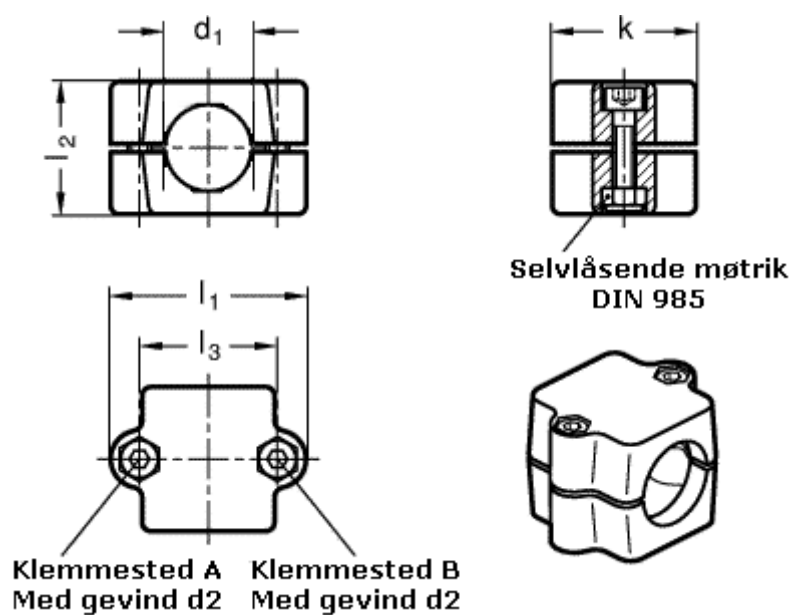

Article number: 20241B42662SW  
Description: E+G Tube connector  
GN 241-B42-66-SW

## Measures

d1 = 42  
d2 = M10  
k = 76  
l1 = 98  
l2 = 70  
l3 = 73